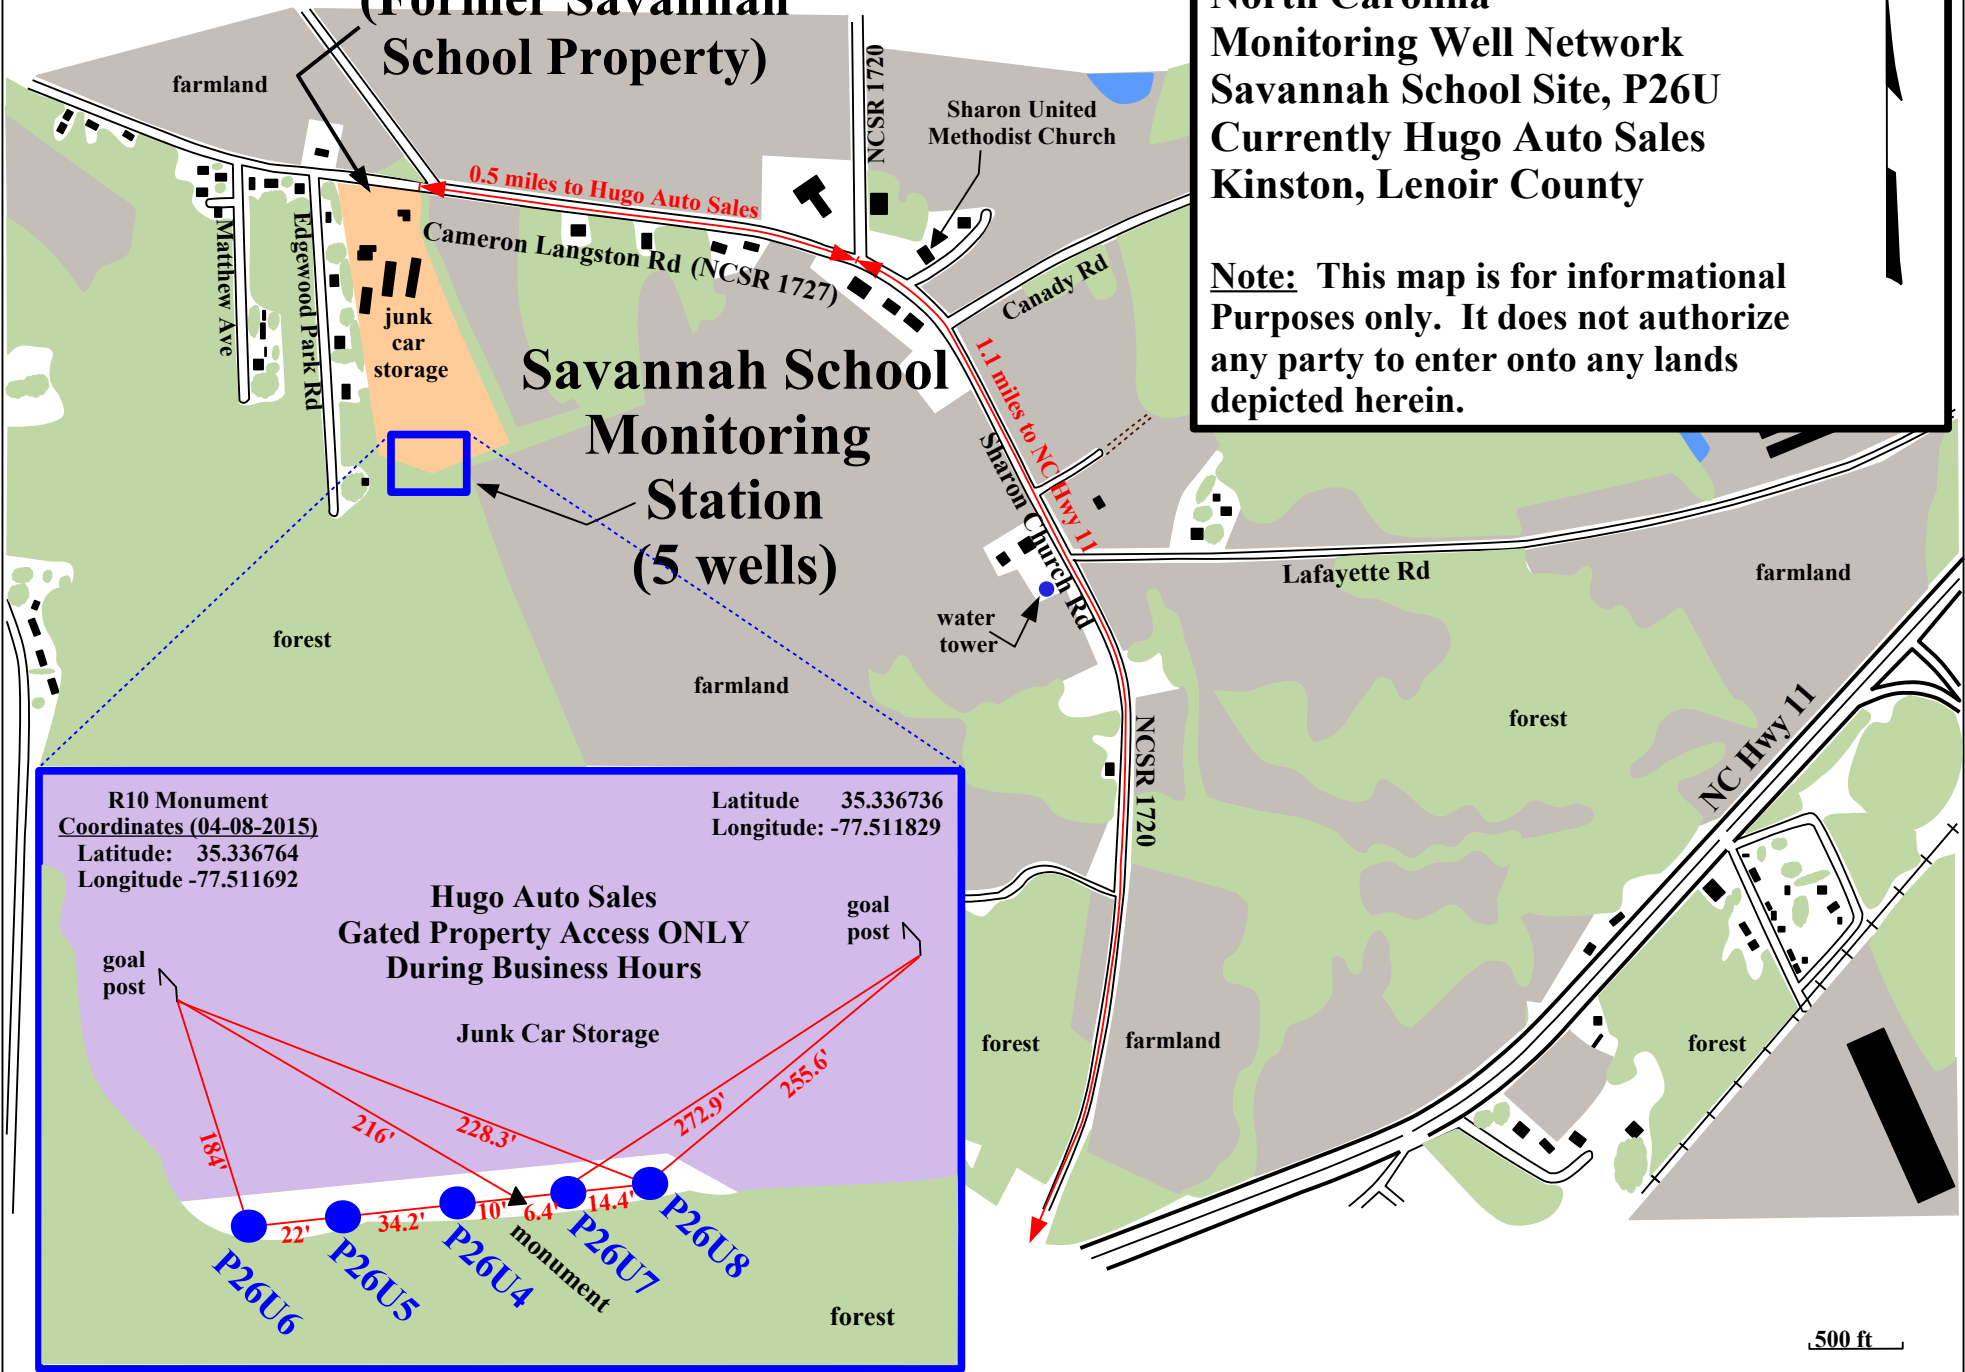

**Hugo Auto Sales  
(Former Savannah  
School Property)**

**Site Map**  
**North Carolina**  
**Monitoring Well Network**  
**Savannah School Site, P26U**  
**Currently Hugo Auto Sales**  
**Kinston, Lenoir County**

**Note:** This map is for informational  
 Purposes only. It does not authorize  
 any party to enter onto any lands  
 depicted herein.

500 ft